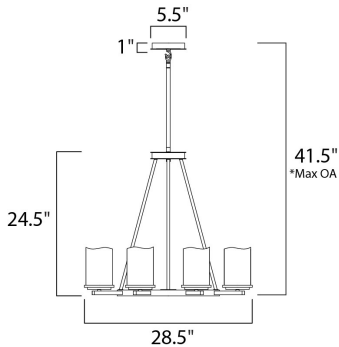

*max overall height

MEASUREMENTS

- DIMENSION : 28.5" L x 28.5" W x 24.5" H
- MAX OAH : 41.5" OAH
- CANOPY : 5.5" W x 1" H x 5.5" L
- HANGING WEIGHT : 37.74 lb

LAMPING

- INPUT VOLTAGE : 120V
- BULB : 8 x 60W Incandescent E26 Medium , 480W Total
- BULB INCLUDED : (Not Included)
- DIMMABLE : Yes