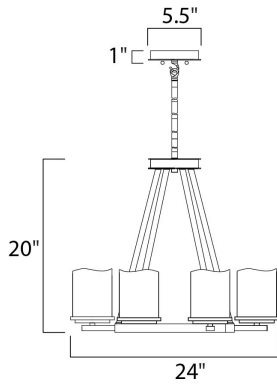

MEASUREMENTS

DIMENSION : 24" L x 24" W x 20" H
 MAX OAH : 37" OAH
 CANOPY : 5.5" W x 1" H x 5.5" L
 HANGING WEIGHT : 19.4 lb

LAMPING

INPUT VOLTAGE : 120V
 BULB : 4 x 60W Incandescent E26 Medium , 240W Total
 BULB INCLUDED : (Not Included)
 DIMMABLE : Yes