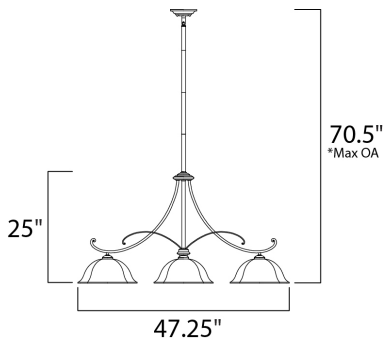

*max overall height

MEASUREMENTS

DIMENSION : 47.25" W x 25" H
 MAX OAH : 70.5" OAH
 HANGING WEIGHT : 20 lb

LAMPING

INPUT VOLTAGE : 120V
 BULB : 3 x 100W Incandescent E26 Medium , 300W Total
 BULB INCLUDED : (Not Included)
 DIMMABLE : Standard