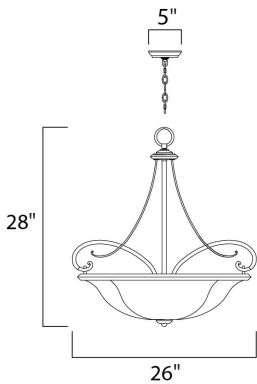

**MEASUREMENTS**

DIMENSION : 26" L x 26" W x 28" H  
 MAX OAH : 102" OAH  
 CANOPY : 5" W x 1" H x 5" L  
 HANGING WEIGHT : 32 lb

**LAMPING**

INPUT VOLTAGE : 120V  
 BULB : 4 x 60W Incandescent E26 Medium , 240W Total  
 BULB INCLUDED : (Not Included)  
 DIMMABLE : Yes