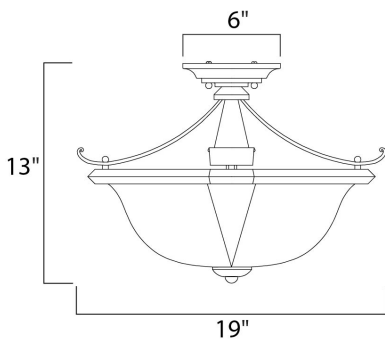

**MEASUREMENTS**

DIMENSION : 19" W x 13" H  
 CANOPY : 6" W x 2.5" H x 6" L  
 HANGING WEIGHT : 12.32 lb

**LAMPING**

INPUT VOLTAGE : 120V  
 BULB : 2 x 60W Incandescent E26 Medium , 120W Total  
 BULB INCLUDED : (Not Included)  
 DIMMABLE : Yes