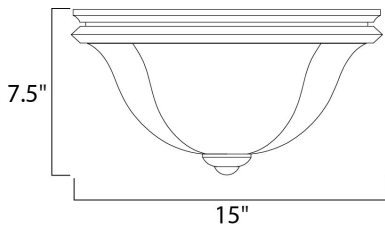

MEASUREMENTS

DIMENSION : 15" W x 7.5" H
 HANGING WEIGHT : 12.1 lb

LAMPING

INPUT VOLTAGE : 120V
 BULB : 2 x 75W Incandescent E26 Medium , 150W Total
 BULB INCLUDED : (Not Included)
 DIMMABLE : Standard Dimmer