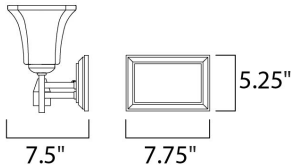

**MEASUREMENTS**

DIMENSION : 23.5" W x 9.5" H x 7.5" Ext  
 BACK PLATE : 7.75" W x 5.25" H x 6.75" HCO  
 HANGING WEIGHT : 7.48 lb

**LAMPING**

INPUT VOLTAGE : 120V  
 BULB : 3 x 60W Incandescent E26 Medium , 180W Total  
 BULB INCLUDED : (Not Included)  
 DIMMABLE : Yes