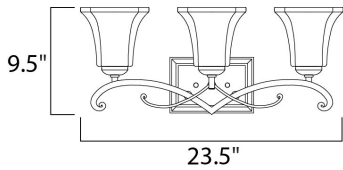

**MEASUREMENTS**

DIMENSION : 23.5" W x 9.5" H x 7.5" Ext  
 BACK PLATE : 7.75" W x 5.25" H x 6.75" HCO  
 HANGING WEIGHT : 7.48 lb

**LAMPING**

INPUT VOLTAGE : 120V  
 BULB : 3 x 60W Incandescent E26 Medium , 180W Total  
 BULB INCLUDED : (Not Included)  
 DIMMABLE : Yes