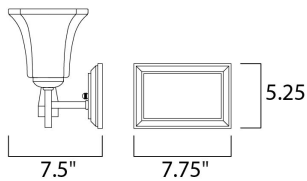

MEASUREMENTS

DIMENSION : 15" W x 9.5" H x 7.5" Ext
 BACK PLATE : 7.75" W x 5.25" H x 6.5" HCO
 HANGING WEIGHT : 5.28 lb

LAMPING

INPUT VOLTAGE : 120V
 BULB : 2 x 60W Incandescent E26 Medium , 120W Total
 BULB INCLUDED : (Not Included)
 DIMMABLE : Yes