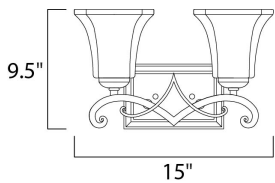

MEASUREMENTS

DIMENSION : 15" W x 9.5" H x 7.5" Ext
 BACK PLATE : 7.75" W x 5.25" H x 6.5" HCO
 HANGING WEIGHT : 5.28 lb

LAMPING

INPUT VOLTAGE : 120V
 BULB : 2 x 60W Incandescent E26 Medium , 120W Total
 BULB INCLUDED : (Not Included)
 DIMMABLE : Yes