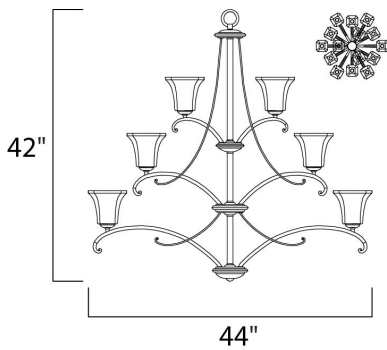

**MEASUREMENTS**

DIMENSION : 44" L x 44" W x 42" H  
 MAX OAH : 116" OAH  
 HANGING WEIGHT : 56.1 lb

**LAMPING**

INPUT VOLTAGE : 120V  
 BULB : 15 x 60W Incandescent E26 Medium , 900W Total  
 BULB INCLUDED : (Not Included)  
 DIMMABLE : Yes