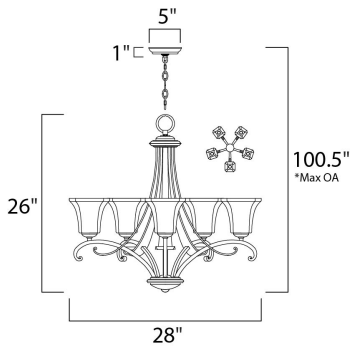

PRODUCT DESCRIPTION

Tapered metal ribbons forged into a flowing form and finished in a heavy textured Rustic Burnished finish. The beveled soft square Frost Lichen shades enhance this bold and masculine look.

*max overall height

MEASUREMENTS

DIMENSION : 28" L x 28" W x 26" H
 MAX OAH : 100.5" OAH
 HANGING WEIGHT : 22 lb

LAMPING

INPUT VOLTAGE : 120V
 BULB : 5 x 60W Incandescent E26 Medium , 300W Total
 BULB INCLUDED : (Not Included)
 DIMMABLE : Yes