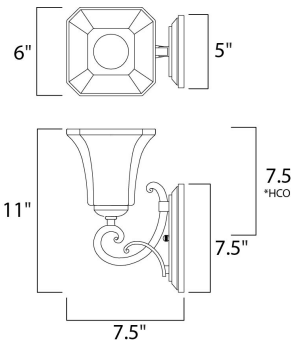

PRODUCT DESCRIPTION

Tapered metal ribbons forged into a flowing form and finished in a heavy textured Rustic Burnished finish. The beveled soft square Frost Lichen shades enhance this bold and masculine look.

MEASUREMENTS

DIMENSION : 6" W x 11" H x 7.5" Ext
MAX OAH : 5" W x 7.5" H
HANGING WEIGHT : 3.3 lb

LAMPING

INPUT VOLTAGE : 120V
BULB : 1 x 60W Incandescent E26 Medium , 60W Total
BULB INCLUDED : (Not Included)
DIMMABLE : Yes

FINISHES OPTION

Rustic Burnished (RB)

GLASS

Frost Lichen FL

MATERIAL

Steel

RATINGS

cETLus
Damp Location

ADDITIONAL

INSTALL UP/DOWN: Up/Down
OPERATING TEMPERATURE:
-20°C (-4°F), 40°C (104°F)

Always consult a qualified electrician before installing any lighting product.