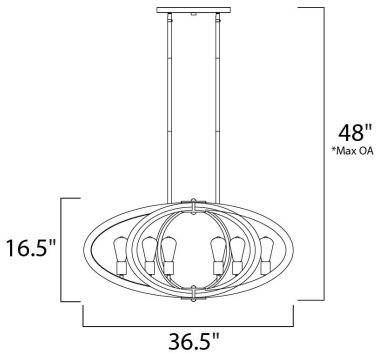

*max overall height

MEASUREMENTS

- DIMENSION : 36.5" L x 22.25" W x 16.75" H
- MAX OAH : 48" OAH
- CANOPY : 4.57" W x 0.83" H x 12.01" L
- HANGING WEIGHT : 20.9 lb

LAMPING

- INPUT VOLTAGE : 120V
- BULB : 6 x 60W Incandescent E26 Medium , 360W Total
- BULB INCLUDED : (Not Included)
- DIMMABLE : Yes

FINISHES OPTION

- Anthracite (AR)

MATERIAL

Wood, Steel

RATINGS

cULus
Dry Location

ADDITIONAL

ADJUSTABLE
SLOPE: 120
OPERATING TEMPERATURE:
-20°C (-4°F), 40°C (104°F)