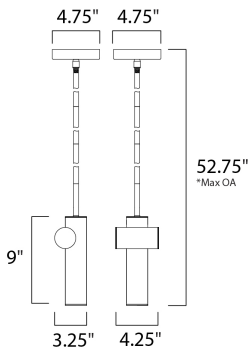

*max overall height of fixture

MEASUREMENTS

- DIMENSION : 4.75" L x 4.25" W x 9" H
- MAX OAH : 52.75" OAH x 4.75" W x 2.75" H
- CANOPY : 4.75" W x 2.75" H x 4.75" L
- HANGING WEIGHT : 3.08 lb

LAMPING

- INPUT VOLTAGE : 120V
- LUMENS : 420 Rated
- BULB : 1 x 8W LED AC Integrated , 8W Total
- BULB INCLUDED : (Integrated)
- DIMMABLE : Triac CL
- CRI : 90+ CRI
- COLOR_TEMP : 3000K