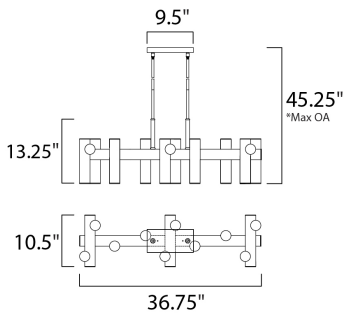

*max overall height of fixture

MEASUREMENTS

- DIMENSION : 36.75" L x 10.5" W x 13.25" H
- MAX OAH : 45.25" OAH
- CANOPY : 4.75" W x 1.5" H x 9.5" L
- HANGING WEIGHT : 24.2 lb

LAMPING

- INPUT VOLTAGE : 120V
- LUMENS : 4,200 Rated
- BULB : 1 x 8W LED AC Integrated , 80W Total
- BULB INCLUDED : (Integrated)
- DIMMABLE : Triac CL
- CRI : 90+ CRI
- COLOR_TEMP : 3000K