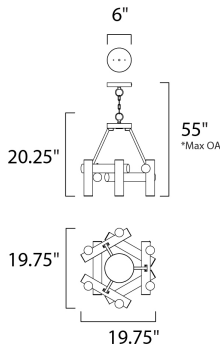

*max overall height of fixture

MEASUREMENTS

DIMENSION : 19.75" L x 19.75" W x 20.25" H
 MAX OAH : 55.5" OAH
 CANOPY : 6" W x 1.75" H x 6" L
 HANGING WEIGHT : 25.52 lb

LAMPING

INPUT VOLTAGE : 120V
 LUMENS : 2,940 Rated
 BULB : 7 x 8W LED AC Integrated , 56W Total
 BULB INCLUDED : (Integrated)
 DIMMABLE : Triac CL
 CRI : 90+ CRI
 COLOR_TEMP : 3000K