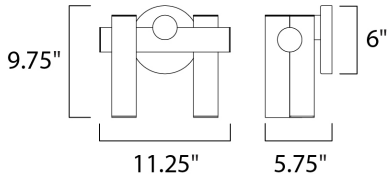

MEASUREMENTS

DIMENSION : 11.25" W x 9.75" H x 5.75" Ext
 MAX OAH :
 CANOPY : 6" W x 1.5" H x 6" L
 HANGING WEIGHT : 4.4 lb

LAMPING

INPUT VOLTAGE : 120V
 LUMENS : 840 Rated
 BULB : 2 x 8W LED AC Integrated , 16W Total
 BULB INCLUDED : (Integrated)
 DIMMABLE : Triac CL
 CRI : 90+ CRI
 COLOR_TEMP : 3000K