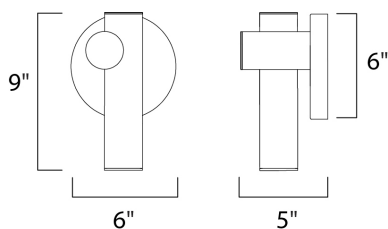

MEASUREMENTS

DIMENSION : 6" W x 9" H x 5" Ext
 MAX OAH : 6" W x 1.5" H
 HANGING WEIGHT : 1.76 lb

LAMPING

INPUT VOLTAGE : 120V
 LUMENS : 420 Rated
 BULB : 1 x 8W LED AC Integrated , 8W Total
 BULB INCLUDED : (Integrated)
 DIMMABLE : Triac CL
 CRI : 90+ CRI
 COLOR_TEMP : 3000K