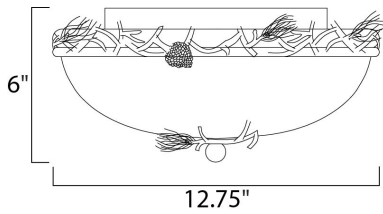

PRODUCT DESCRIPTION

Faux pine branches in Pine Tree Finish with Amber Vanilla glass or optional faux leather shades with stitched trim bring the forest home.

MEASUREMENTS

DIMENSION : 12.75" W x 6" H
 HANGING WEIGHT : 9.26 lb