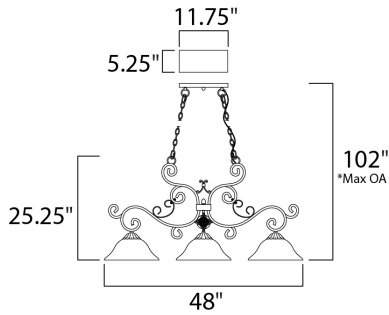

PRODUCT DESCRIPTION

Decorative and bold, this collection features Vanilla Amber glass and our popular Oil Rubbed Bronze finish.

*max overall height

MEASUREMENTS

DIMENSION : 48" L x 13" W x 25.25" H
 MAX OAH : 102" OAH
 CANOPY : 5.25" W x 11.75" H x 1" L
 HANGING WEIGHT : 20.28 lb

LAMPING

INPUT VOLTAGE : 120V
 BULB : 3 x 60W Incandescent E26 Medium , 180W Total
 BULB INCLUDED : (Not Included)
 DIMMABLE : Standard

FINISHES OPTION

 Oil Rubbed Bronze

GLASS

Vintage Amber VA

MATERIAL

Steel