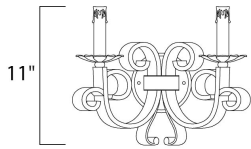

ADDITIONAL

INSTALL UP/DOWN: Up
 RATED LIFE 1500 Hours
 OPERATING TEMPERATURE:
 -20°C (-4°F), 40°C (104°F)

MEASUREMENTS

DIMENSION : 14" W x 11" H x 9" Ext
 MAX OAH : 4.75" W x 4.75" H
 HANGING WEIGHT : 4.85 lb