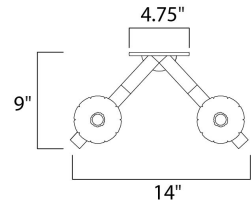

ADDITIONAL

INSTALL UP/DOWN: Up
 RATED LIFE 1500 Hours
 OPERATING TEMPERATURE:
 -20°C (-4°F), 40°C (104°F)

MEASUREMENTS

DIMENSION : 14" W x 11" H x 9" Ext
 MAX OAH : 4.75" W x 4.75" H
 HANGING WEIGHT : 4.85 lb