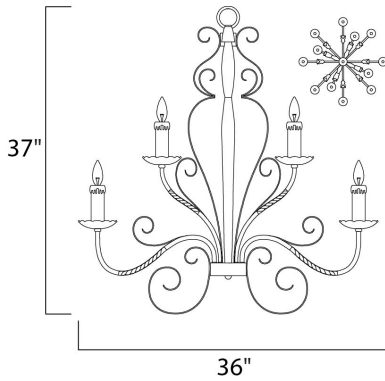

PRODUCT DESCRIPTION

Warm and inviting, this collection features Vintage Amber glass and our Oil Rubbed finish.

MEASUREMENTS

DIMENSION : 36" W x 37" H
 MAX OAH : 111" OAH
 HANGING WEIGHT : 47.4 lb

LAMPING

INPUT VOLTAGE : 120V
 BULB : 12 x 60W Incandescent E12 Candelabra , 720W Total
 BULB INCLUDED : (Not Included)
 DIMMABLE : Yes