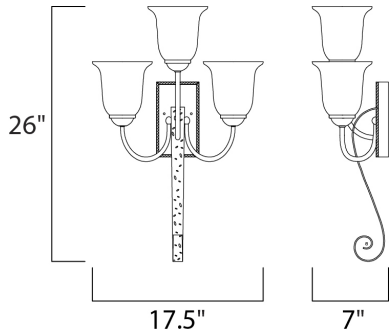

PRODUCT DESCRIPTION

Warm and inviting, this collection features Vintage Amber glass and our Oil Rubbed finish.

MEASUREMENTS

DIMENSION : 17.5" W x 26" H x 7" Ext
 MAX OAH : 4.41" W x 7.72" H
 HANGING WEIGHT : 8.16 lb

LAMPING

INPUT VOLTAGE : 120V
 BULB : 3 x 60W Incandescent E26 Medium , 180W Total
 BULB INCLUDED : (Not Included)
 DIMMABLE : Standard Dimmer

FINISHES OPTION

 Oil Rubbed Bronze (OI)

GLASS

Vintage Amber VA

MATERIAL