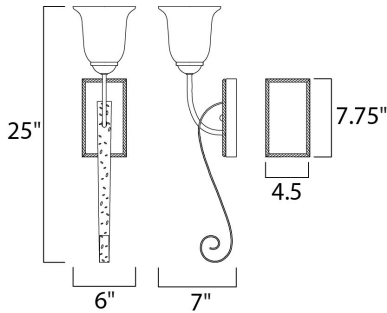

PRODUCT DESCRIPTION

Warm and inviting, this collection features Vintage Amber glass and our Oil Rubbed finish.

MEASUREMENTS

DIMENSION : 6" W x 25" H x 7" Ext
 MAX OAH : 4.5" W x 7.75" H
 HANGING WEIGHT : 4.5 lb

LAMPING

INPUT VOLTAGE : 120V
 BULB : 1 x 60W Incandescent E26 Medium , 60W Total
 BULB INCLUDED : (Not Included)
 DIMMABLE : Yes

FINISHES OPTION

 Oil Rubbed Bronze (OI)

GLASS

Vintage Amber VA

MATERIAL

Steel, Glass