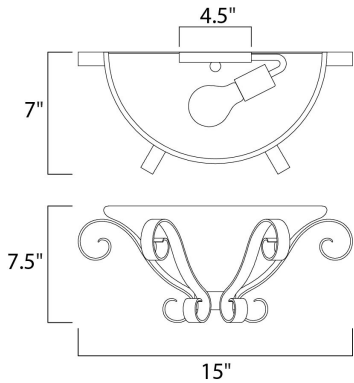

PRODUCT DESCRIPTION

Warm and inviting, this collection features Vintage Amber glass and our Oil Rubbed finish.

MEASUREMENTS

DIMENSION : 15" W x 7.5" H x 7" Ext
 MAX OAH : 4.5" W x 4.5" H
 HANGING WEIGHT : 3.53 lb