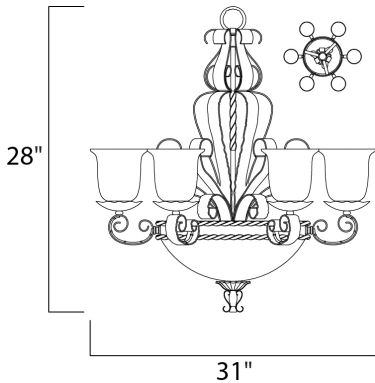

**PRODUCT DESCRIPTION**

Warm and inviting, this collection features Vintage Amber glass and our Oil Rubbed finish.

**MEASUREMENTS**

DIMENSION : 31" L x 31" W x 28" H  
 MAX OAH : 102" OAH  
 HANGING WEIGHT : 39.6 lb

**LAMPING**

INPUT VOLTAGE : 120V  
 BULB : 9 x 60W Incandescent E26 Medium , 540W Total  
 BULB INCLUDED : (Not Included)  
 DIMMABLE : Yes

**FINISHES OPTION**

 Oil Rubbed Bronze (OI)

**GLASS**

Vintage Amber VA