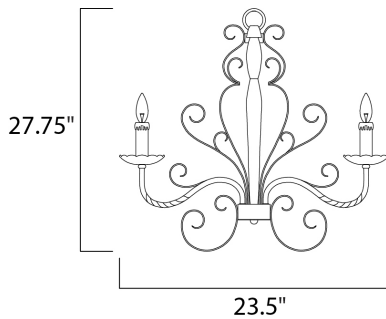

PRODUCT DESCRIPTION

Warm and inviting, this collection features Vintage Amber glass and our Oil Rubbed finish.

MEASUREMENTS

DIMENSION : 27.75" W x 23.5" H
 MAX OAH : 99" OAH
 HANGING WEIGHT : 16.31 lb

LAMPING