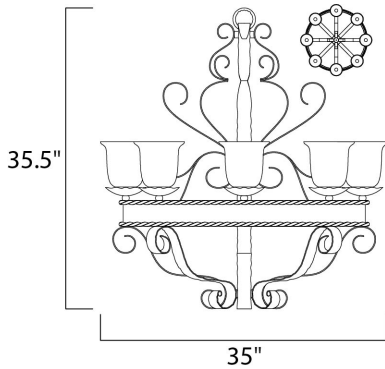

**PRODUCT DESCRIPTION**

Warm and inviting, this collection features Vintage Amber glass and our Oil Rubbed finish.

**MEASUREMENTS**

DIMENSION : 35" L x 35" W x 35.5" H  
 MAX OAH : 109.5" OAH  
 HANGING WEIGHT : 50.93 lb