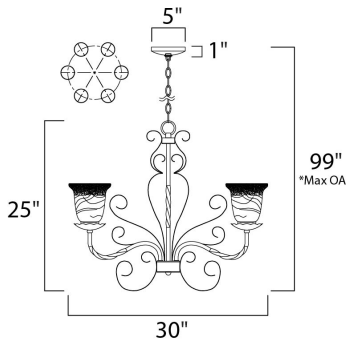

PRODUCT DESCRIPTION

Warm and inviting, this collection features Vintage Amber glass and our Oil Rubbed finish.

*max overall height

MEASUREMENTS

DIMENSION : 30" L x 30" W x 25" H
 MAX OAH : 99" OAH
 CANOPY : 5" W x 1" H x 5" L
 HANGING WEIGHT : 31.97 lb

LAMPING

INPUT VOLTAGE : 120V
 BULB : 6 x 60W Incandescent E26 Medium , 360W Total
 BULB INCLUDED : (Not Included)
 DIMMABLE : Yes

FINISHES OPTION

 Oil Rubbed Bronze (OI)

GLASS

Vintage Amber VA

MATERIAL

Steel, Glass