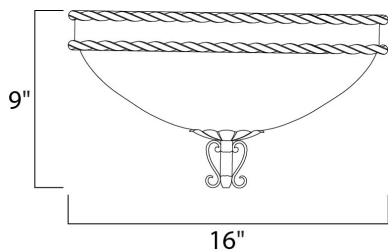

PRODUCT DESCRIPTION

Warm and inviting, this collection features Vintage Amber glass and our Oil Rubbed finish.

MEASUREMENTS

DIMENSION : 16" W x 9" H
 HANGING WEIGHT : 16.73 lb

LAMPING

INPUT VOLTAGE : 120V
 BULB : 3 x 60W Incandescent E26 Medium , 180W Total
 BULB INCLUDED : (Not Included)
 DIMMABLE : Yes