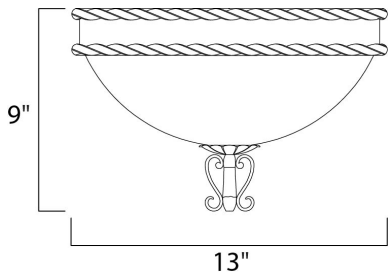

PRODUCT DESCRIPTION

Warm and inviting, this collection features Vintage Amber glass and our Oil Rubbed finish.

MEASUREMENTS

DIMENSION : 13" L x 13" W x 9" H
 HANGING WEIGHT : 11.24 lb

LAMPING

INPUT VOLTAGE : 120V
 BULB : 2 x 60W Incandescent E26 Medium , 120W Total
 BULB INCLUDED : (Not Included)
 DIMMABLE : Yes