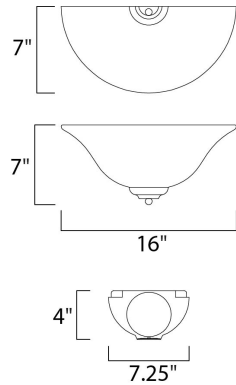

MEASUREMENTS

DIMENSION : 16" W x 7" H x 7" Ext
 MAX OAH : 7.23" OAH 7.25" W x 6" H
 HANGING WEIGHT : 2.29 lb

LAMPING

INPUT VOLTAGE : 120V
 BULB : 1 x 100W Incandescent E26 Medium , 100W Total
 BULB INCLUDED : (Not Included)
 DIMMABLE : Standard
 LIGHTING_DIRECTION : Both