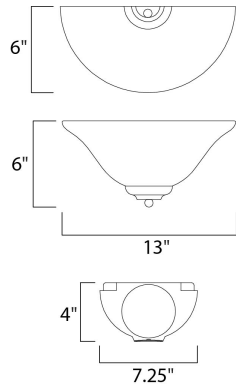

**MEASUREMENTS**

DIMENSION : 13" W x 6" H x 6" Ext  
 MAX OAH : 6.44" OAH 7.25" W x 6" H  
 HANGING WEIGHT : 2.11 lb

**LAMPING**

INPUT VOLTAGE : 120V  
 BULB : 1 x 100W Incandescent E26 Medium , 100W Total  
 BULB INCLUDED : (Not Included)  
 DIMMABLE : Yes  
 LIGHTING\_DIRECTION : Up