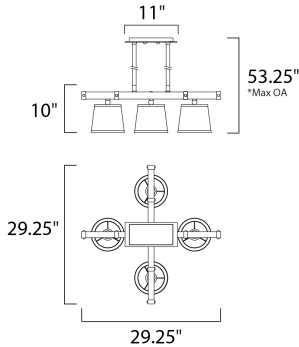

\*max overall height of fixture

**MEASUREMENTS**

- DIMENSION : 29.25" L x 29.25" W x 10" H
- MAX OAH : 53.25" OAH
- CANOPY : 5.25" W x 1" H x 11" L
- HANGING WEIGHT : 13.42 lb

**LAMPING**

- INPUT VOLTAGE : 120V
- BULB : 4 x 60W Incandescent E26 Medium , 240W Total
- BULB INCLUDED : (Not Included)
- DIMMABLE : Yes