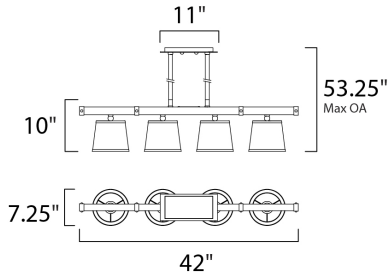

MEASUREMENTS

DIMENSION : 42" L x 7.25" W x 10" H
 MAX OAH : 53.25" OAH
 CANOPY : 5.25" W x 1" H x 11" L
 HANGING WEIGHT : 12.1 lb

LAMPING

INPUT VOLTAGE : 120V
 BULB : 4 x 60W Incandescent E26 Medium , 240W Total
 BULB INCLUDED : (Not Included)
 DIMMABLE : Yes