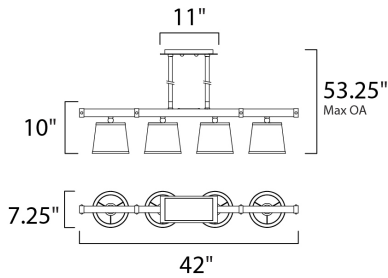

**MEASUREMENTS**

DIMENSION : 42" L x 7.25" W x 10" H  
 MAX OAH : 53.25" OAH  
 CANOPY : 5.25" W x 1" H x 11" L  
 HANGING WEIGHT : 12.1 lb

**LAMPING**

INPUT VOLTAGE : 120V  
 BULB : 4 x 60W Incandescent E26 Medium , 240W Total  
 BULB INCLUDED : (Not Included)  
 DIMMABLE : Yes