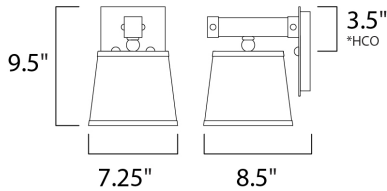

**MEASUREMENTS**

DIMENSION : 7.25" W x 9.5" H x 8.5" Ext  
 MAX OAH : 5.25" W x 1" H  
 HANGING WEIGHT : 3.41 lb

**LAMPING**

INPUT VOLTAGE : 120V  
 BULB : 1 x 60W Incandescent E26 Medium , 60W Total  
 BULB INCLUDED : (Not Included)  
 DIMMABLE : Yes