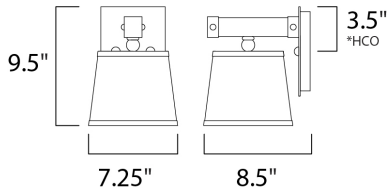

MEASUREMENTS

DIMENSION : 7.25" W x 9.5" H x 8.5" Ext
 MAX OAH : 5.25" W x 1" H
 HANGING WEIGHT : 3.41 lb

LAMPING

INPUT VOLTAGE : 120V
 BULB : 1 x 60W Incandescent E26 Medium , 60W Total
 BULB INCLUDED : (Not Included)
 DIMMABLE : Yes