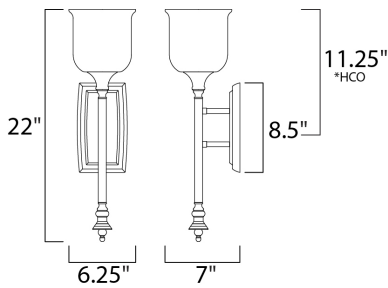

PRODUCT DESCRIPTION

Traditional fonts of Polished Nickel support Clear glass shades reminiscent of Colonial times. This ageless design has upscale appeal at an attractive price.

*height from center of outlet to the top of the fixture

MEASUREMENTS

- DIMENSION : 6.25" W x 22" H x 7" Ext
- MAX OAH : 8.5" W
- CANOPY : 4.75" H
- HANGING WEIGHT : 2.97 lb

LAMPING

- INPUT VOLTAGE : 120V
- BULB : 1 x 60W Incandescent E26 Medium , 60W Total
- BULB INCLUDED : (Not Included)
- DIMMABLE : Yes

FINISHES OPTION

- Polished Nickel (PN)

GLASS

Clear CL

MATERIAL

Steel, Glass

RATINGS

cETLus
Damp Location

ADDITIONAL

INSTALL UP/DOWN: Up/Down
OPERATING TEMPERATURE:
-20°C (-4°F), 40°C (104°F)

Always consult a qualified electrician before installing any lighting product.