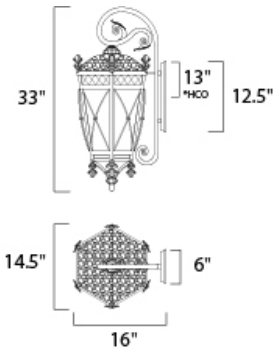

PRODUCT DESCRIPTION

This popular collection is now available in die cast at a very affordable price. It has the same intricate details as the original including Artesian Bronze finish and clear Seedy glass. The hammered top, divided glass panel, and cross wire trim are details not normally found at this price level.

MEASUREMENTS

DIMENSION : 14.5" W x 33" H x 16" Ext
BACK PLATE : 6" W x 12.5" H x 13" HCO
HANGING WEIGHT : 16.7 lb

LAMPING

INPUT VOLTAGE : 120V
BULB : 5 x 40W Incandescent E12 Candelabra , 200W Total
BULB INCLUDED : (Not Included)
DIMMABLE : Yes

FINISHES OPTION

■ Artesian Bronze (AT)

GLASS

Seedy CD

MATERIAL

Aluminum, Glass

RATINGS

cETLus
Wet Location

ADDITIONAL

INSTALL UP/DOWN: Up
OPERATING TEMPERATURE:
-20°C (-4°F), 40°C (104°F)

Always consult a qualified electrician before installing any lighting product.