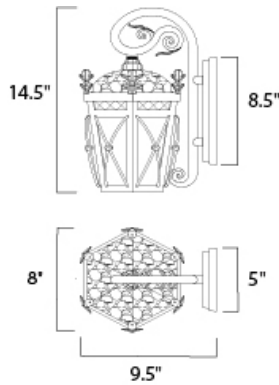

MEASUREMENTS

DIMENSION : 8" W x 14.5" H x 9.5" Ext
 BACK PLATE : 5" W x 8.5" H x 8.25" HCO
 HANGING WEIGHT : 4.84 lb

LAMPING

INPUT VOLTAGE : 120V
 BULB : 1 x 60W Incandescent E26 Medium , 60W Total
 BULB INCLUDED : (Not Included)
 DIMMABLE : Yes