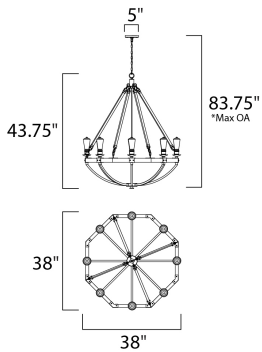

MEASUREMENTS

DIMENSION : 38" L x 38" W x 43.75" H
 MAX OAH : 83.75" OAH
 CANOPY : 5" W x 0.75" H x 5" L
 HANGING WEIGHT : 20.9 lb

LAMPING

INPUT VOLTAGE : 120V
 BULB : 8 x 60W Incandescent E26 Medium , 480W Total
 BULB INCLUDED : (Not Included)
 DIMMABLE : Yes