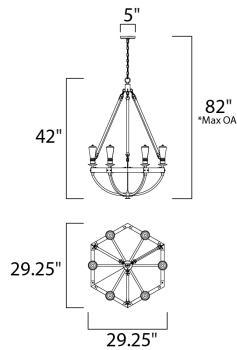

\*max overall height

**MEASUREMENTS**

- DIMENSION : 29.25" L x 29.25" W x 42" H
- MAX OAH : 82" OAH
- CANOPY : 5" W x 0.75" H x 5" L
- HANGING WEIGHT : 14.52 lb

**LAMPING**

- INPUT VOLTAGE : 120V
- BULB : 6 x 60W Incandescent E26 Medium , 360W Total
- BULB INCLUDED : (Not Included)
- DIMMABLE : Yes