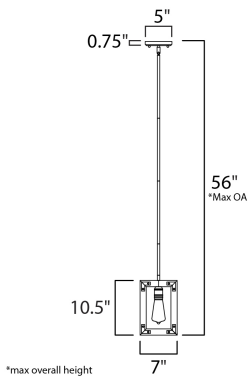

**MEASUREMENTS**

DIMENSION : 1.5" L x 7" W x 10.5" H  
MAX OAH : 56" OAH  
CANOPY : 5" W x 0.75" H x 5" L  
HANGING WEIGHT : 2.86 lb

**LAMPING**

INPUT VOLTAGE : 120V  
BULB : 1 x 60W Incandescent E26 Medium , 60W Total  
BULB INCLUDED : (Not Included)  
DIMMABLE :