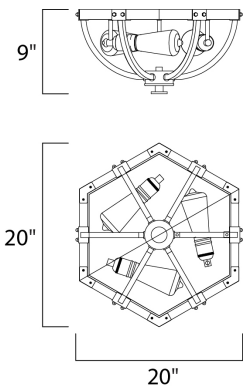

MEASUREMENTS

DIMENSION : 20" L x 20" W x 9" H
 MAX OAH :
 CANOPY : 20" W x 1.25" H x 20" L
 HANGING WEIGHT : 5.72 lb

LAMPING

INPUT VOLTAGE : 120V
 BULB : 3 x 60W Incandescent E26 Medium , 180W Total
 BULB INCLUDED : (Not Included)
 DIMMABLE : Yes