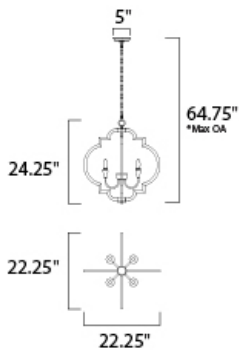

\*max overall height of fixture

**MEASUREMENTS**

- DIMENSION : 22.25" L x 22.25" W x 24.25" H
- MAX OAH : 64.75" OAH
- CANOPY : 5" W x 1.25" H x 5" L
- HANGING WEIGHT : 7.26 lb

**LAMPING**

- INPUT VOLTAGE : 120V
- BULB : 4 x 60W Incandescent E12 Candelabra , 240W Total
- BULB INCLUDED : (Not Included)
- DIMMABLE : Yes