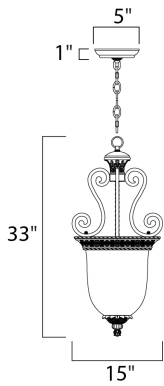

PRODUCT DESCRIPTION

The focal point of this lovely family is the ornately detailed rim finished in our Oil Rubbed Bronze finish that supports the Vintage Amber glass.

MEASUREMENTS

DIMENSION : 15" W x 33" H
 CANOPY : 5" W x 1" H x 5" L
 HANGING WEIGHT : 17.64 lb

LAMPING

INPUT VOLTAGE : 120V
 BULB : 2 x 60W Incandescent E26 Medium , 120W Total
 BULB INCLUDED : (Not Included)
 DIMMABLE : Standard

FINISHES OPTION

 Oil Rubbed Bronze

GLASS

Vintage Amber VA

MATERIAL

Steel