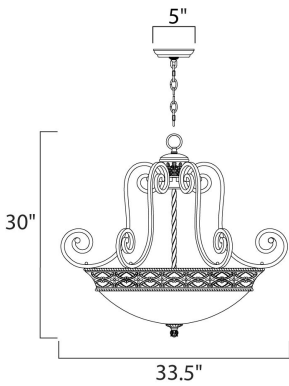

PRODUCT DESCRIPTION

The focal point of this lovely family is the ornately detailed rim finished in our Oil Rubbed Bronze finish that supports the Vintage Amber glass.

MEASUREMENTS

DIMENSION : 33.5" W x 30" H
 CANOPY : 5" W x 1" H x 5" L
 HANGING WEIGHT : 29.32 lb

LAMPING

INPUT VOLTAGE : 120V
 BULB : 4 x 100W Incandescent E26 Medium , 400W Total
 BULB INCLUDED : (Not Included)
 DIMMABLE : Standard

FINISHES OPTION

 Oil Rubbed Bronze

GLASS

Vintage Amber VA

MATERIAL

Steel