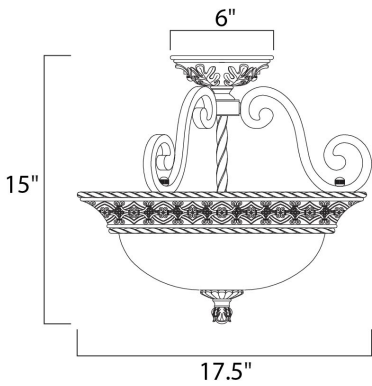

PRODUCT DESCRIPTION

The focal point of this lovely family is the ornately detailed rim finished in our Oil Rubbed Bronze finish that supports the Vintage Amber glass.

MEASUREMENTS

DIMENSION : 17.5" W x 15" H
 CANOPY : 6" W x 2" H x 6" L
 HANGING WEIGHT : 13.23 lb

LAMPING

INPUT VOLTAGE : 120V
 BULB : 3 x 100W Incandescent E26 Medium , 300W Total
 BULB INCLUDED : (Not Included)
 DIMMABLE : Standard

FINISHES OPTION

 Oil Rubbed Bronze

GLASS

Vintage Amber VA

MATERIAL

Steel