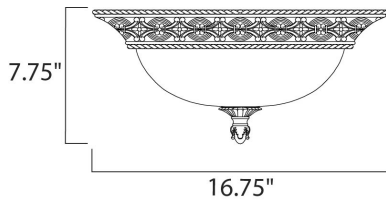

**PRODUCT DESCRIPTION**

The focal point of this lovely family is the ornately detailed rim finished in our Oil Rubbed Bronze finish that supports the Vintage Amber glass.

**MEASUREMENTS**

DIMENSION : 16.75" W x 7.75" H  
 HANGING WEIGHT : 8.82 lb