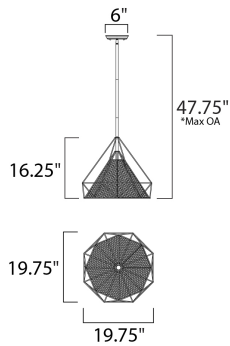

PRODUCT DESCRIPTION

A Black metal geometric frame supports a White Linen fabric shade that creates an upscale contemporary look and a very attractive price.

*max overall height

MEASUREMENTS

- DIMENSION : 19.75" L x 19.75" W x 16.25" H
- MAX OAH : 47.75" OAH
- CANOPY : 6" W x 1" H x 6" L
- HANGING WEIGHT : 5.5 lb